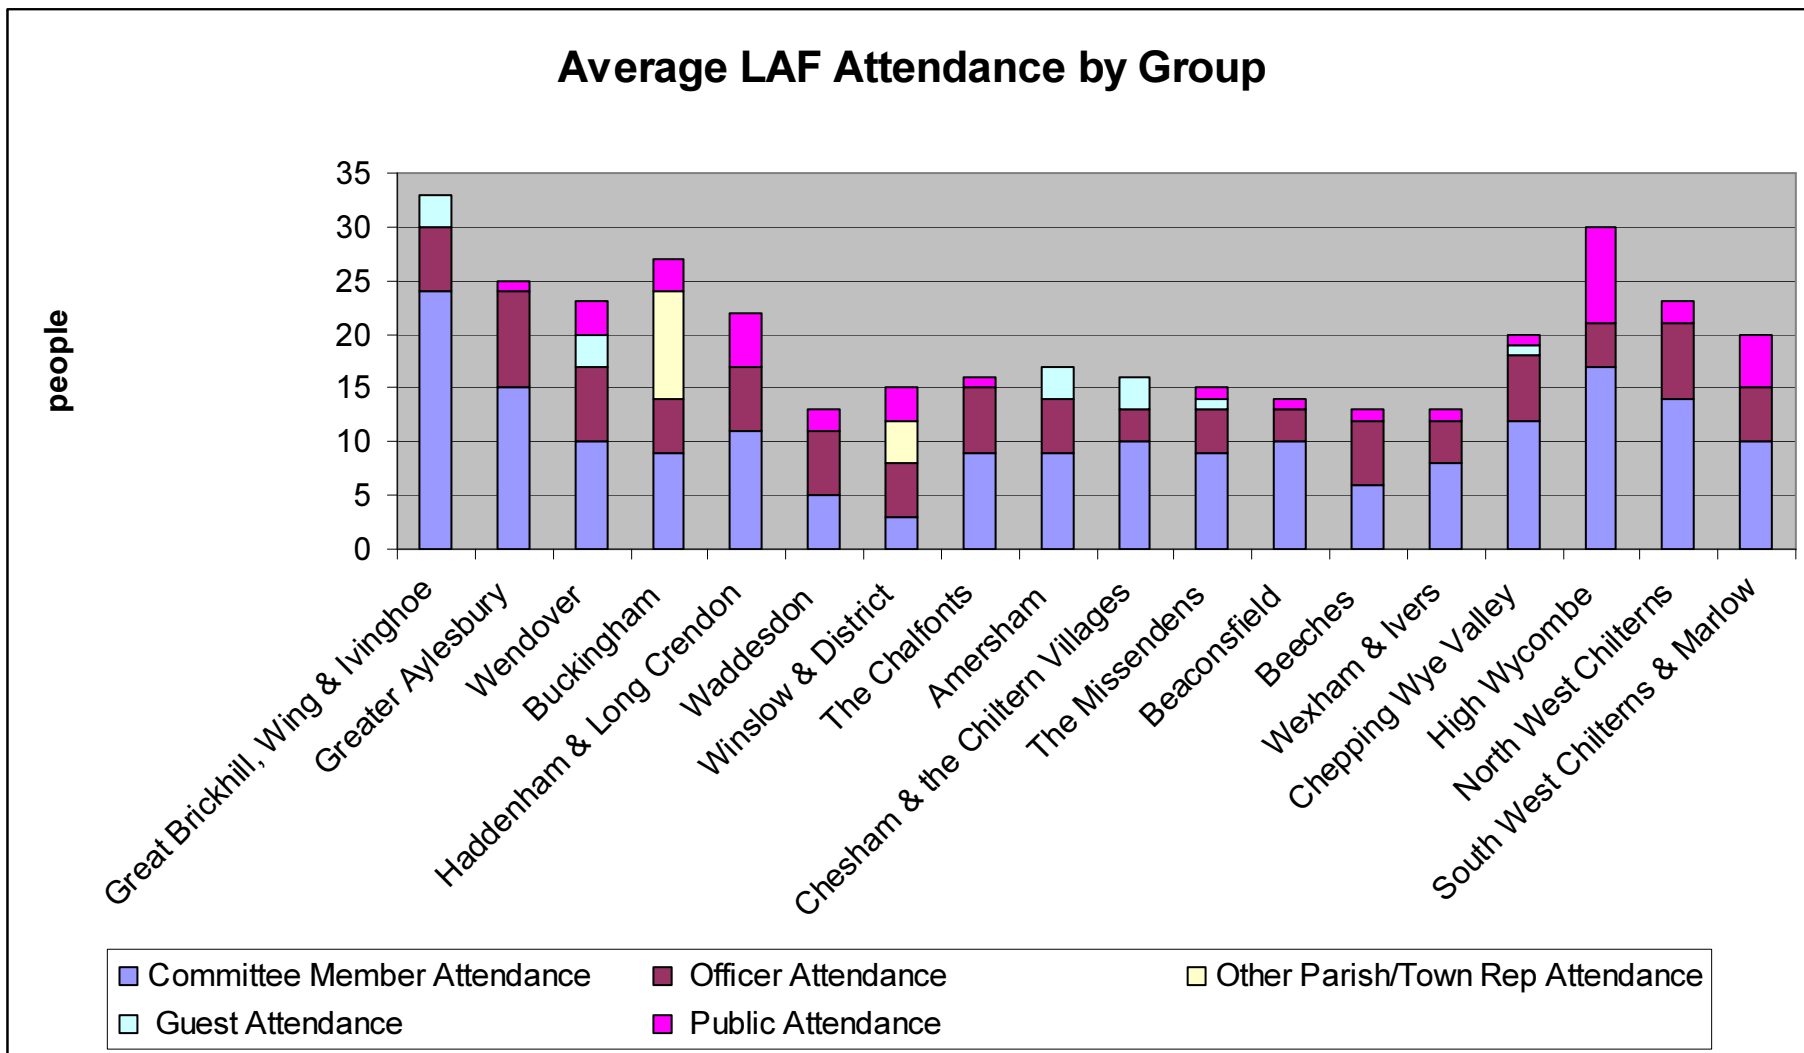

Average LAF Attendance by Group

Peak Public Attendance

LAF	Peak Public Attendance During last 2 years
Great Brickhill, Wing & Ivinghoe	2
Greater Aylesbury	5
Wendover	13
Buckingham	7
Haddenham & Long Crendon	9
Waddesdon	3
Winslow & District	6
The Chalfonts	3
Amersham	1
Chesham & the Chiltern Villages	0
The Missendens	7
Beaconsfield	3
Beeches	2
Wexham & Ivers	2
Chepping Wye Valley	8
High Wycombe	21
North West Chilterns	5
South West Chilterns & Marlow	8

Parish Council Engagement Levels with LAFs

LAF	Total Town/Parish Councils/Meetings in Area	Average Parish Council Attendance Level (%)	Low Engaged Parish Councils	Non Engaged Parish Councils
Great Brickhill, Wing & Ivinghoe	16	62.95	3	0
Greater Aylesbury	8	53.91	2	1
Wendover	7	64.29	1	0
Buckingham	36	30.56	5	12
Haddenham & Long Crendon	15	41.54	0	4
Waddesdon	14	28.06	5	3
Winslow & District	15	34.76	4	3
The Chalfonts	4	75	0	0
Amersham	5	66.15	1	0
Chesham & the Chiltern Villages	6	77.27	0	0
The Missendens	2	95.83	0	0
Beaconsfield	1	100	0	0
Beeches	5	31.67	1	2
Wexham & Ivers	2	95	0	0
Chepping Wye Valley	5	72.86	0	0
High Wycombe LCP	1	0	1	1
North West Chilterns	9	65.08	0	0
South West Chilterns & Marlow	13	31.54	2	3